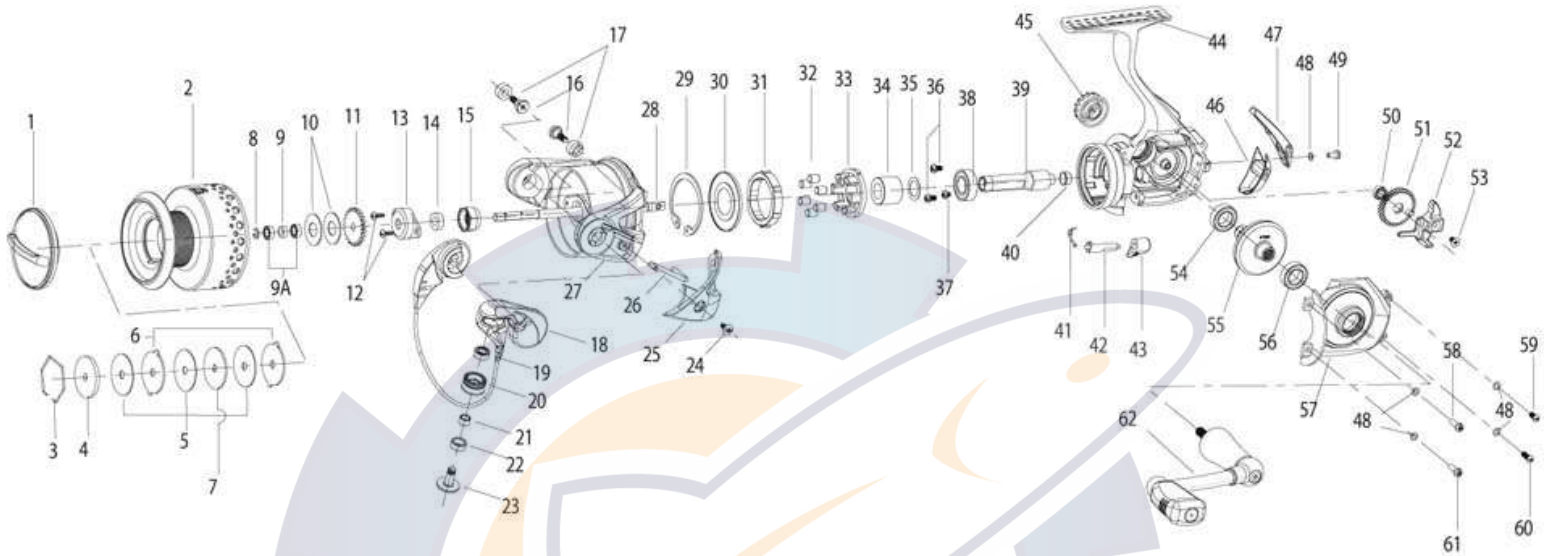

Energy PTi-A Parts Diagram - E30PTi-A / E40PTi-A

ORDERING PARTS

Refer to the parts list and diagram for your model. Locate the part you need and identify the key number for the part you wish to order for your model. Always state the model number, part number, part description and quantity on your orders. Parts may be ordered direct from the Factory Service Department (1-800-588-9030), Authorized Warranty / Service Centers, and online at www.tackleservice.com.